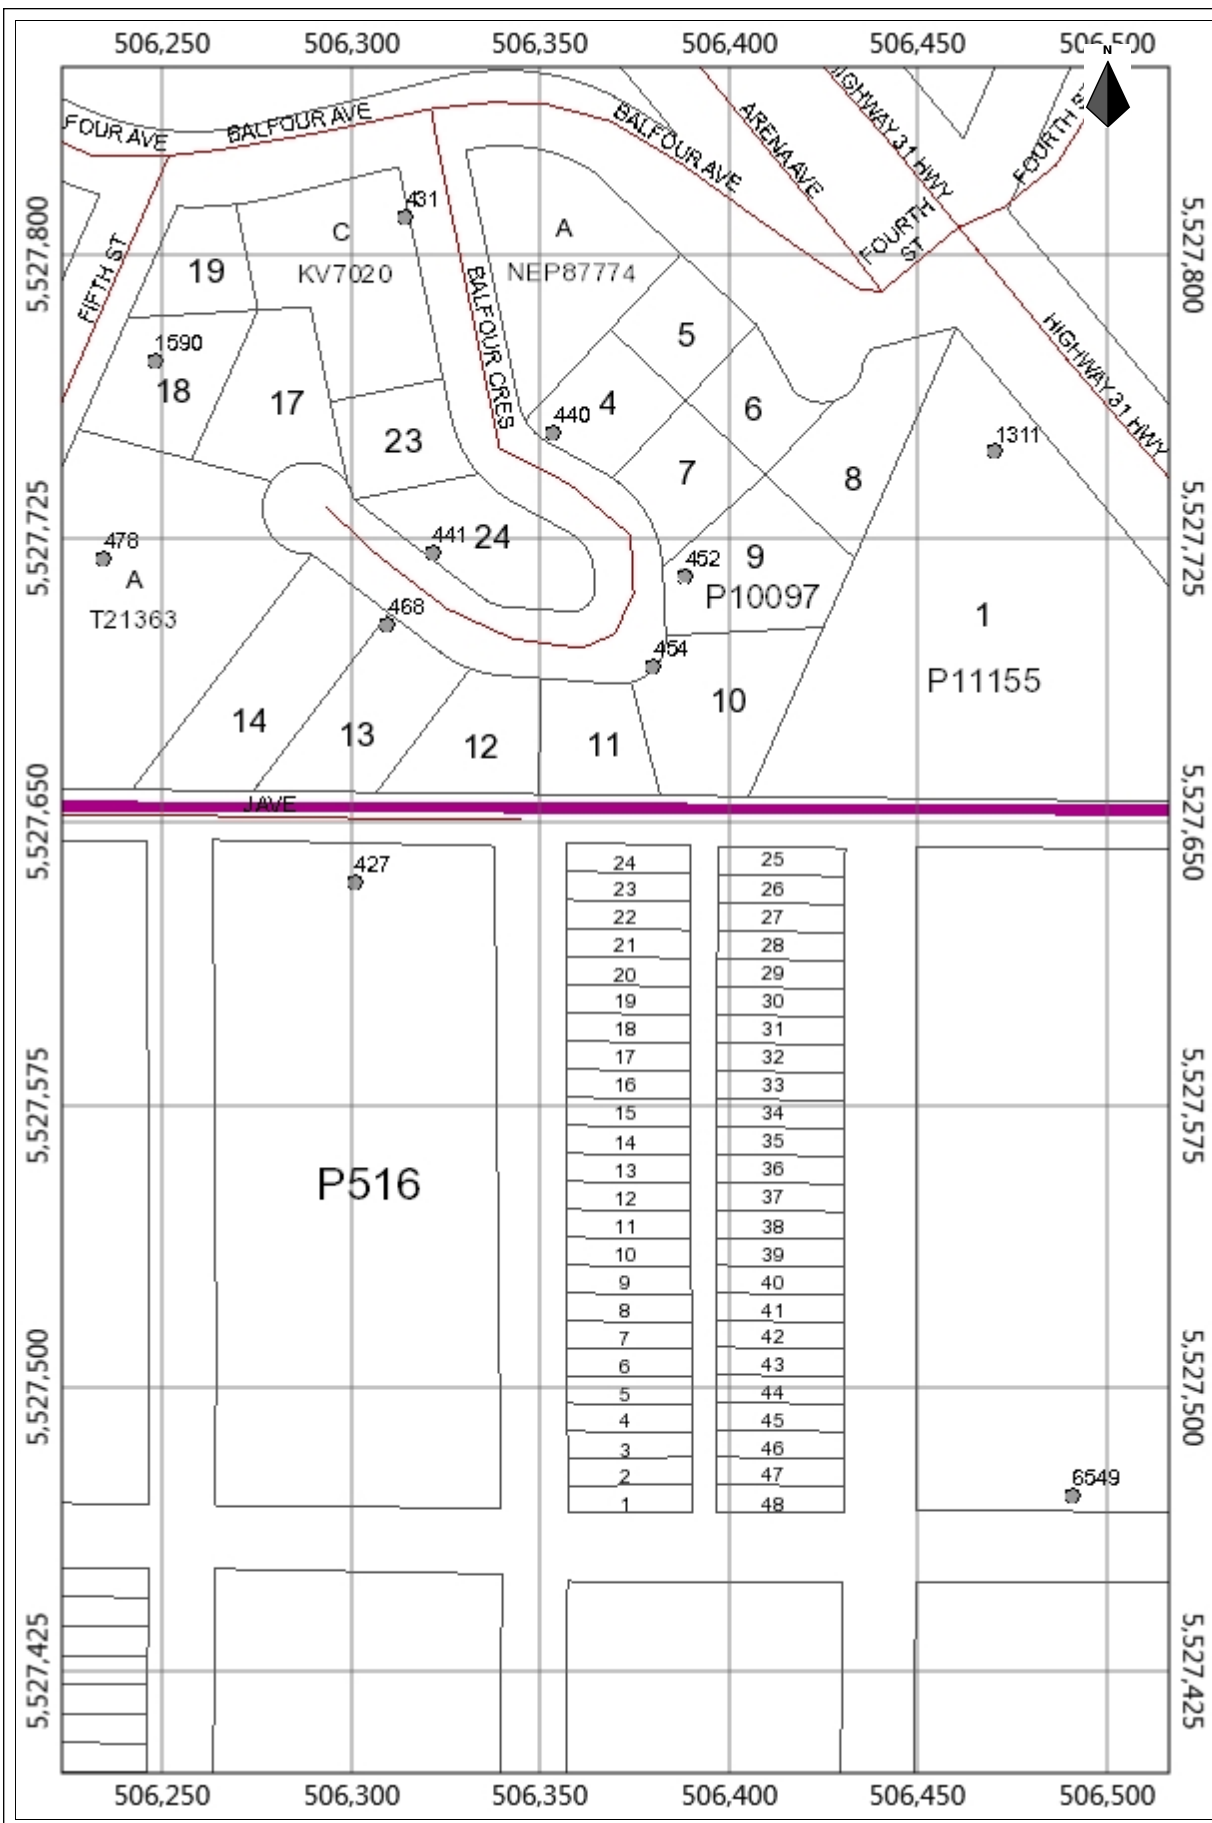

RDCK Map

Legend

- Civic Address
- Address Range
- Streams
- Cadastre / Property Li
- Lakes (Mid Scale)
- Electoral Boundaries (

Notes

Map Details

Date Plotted: 6/28/2016

202 Lakeside Drive
Nelson, BC
1-800-268-7325
<http://www.rdck.ca>