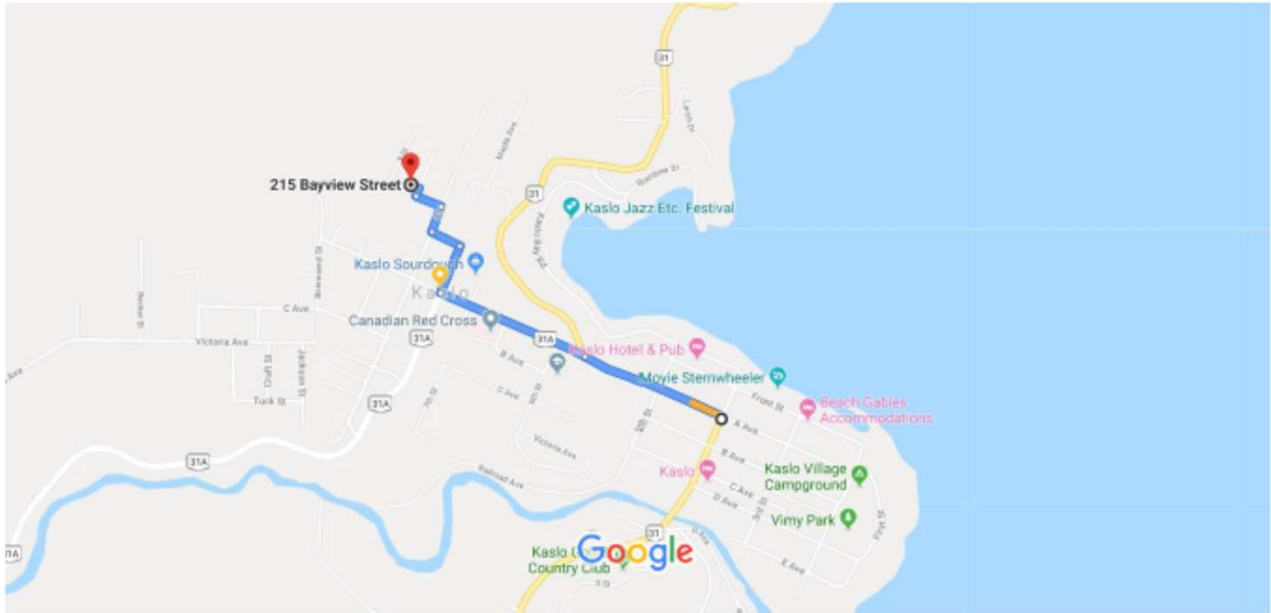

DIRECTIONS

400 A Ave, Kaslo, BC V0G 1M0 to 215 Bayview St, Kaslo, BC V0G 1M0 Drive 1.3 km, 3 min

215 Bayview Street Kaslo

Map data ©2019 200 m

via Balfour-Kaslo-Galena Bay Hwy/BC-31 N and A Ave/BC-31A W 3 min
1.3 km

Fastest route